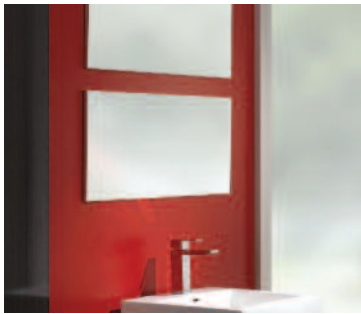

WA Custom Glass...

the **only choice** for
quality Shower Screens
Mirrors and Robes.

WA Custom Glass is a locally owned and operated company that offers services to the entire Perth Metro Area. We aim to bring our clients the highest quality glass products and customer service in the industry.

- ✓ Fully Framed Showers 1.5 weeks
- ✓ Semi Framed Showers 1.5 weeks
- ✓ Frameless Showers 2 weeks
- ✓ Mirrors 1 week
- ✓ Robes 1 Week

*All timelines are subject to quantity of items on orders and scheduling availability.