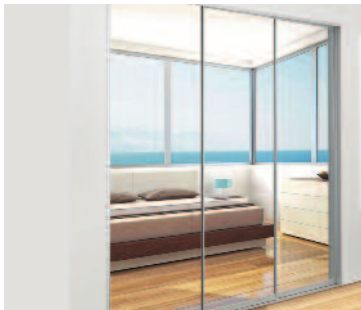

- ✓ Fully Framed Showers 1.5 weeks
- ✓ Semi Framed Showers 1.5 weeks
- ✓ Frameless Showers 2 weeks
- ✓ Mirrors 1 week
- ✓ Robes 1 Week

*All timelines are subject to quantity of items on orders and scheduling availability.