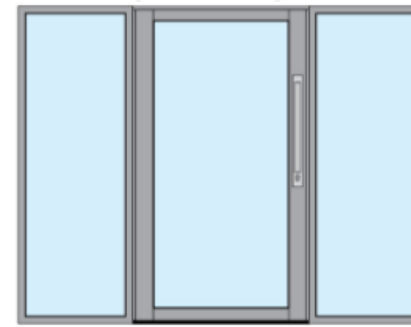

## Front Door Measurement

Overall Height: \_\_\_\_\_ X Width: \_\_\_\_\_

Door Sash Width: \_\_\_\_\_

Frame Colour (Optional): \_\_\_\_\_

Glass Type (Optional): \_\_\_\_\_

Flyscreens or Security Screens: \_\_\_\_\_

Provide Further Information (Optional):

Options to think about. # of panels, direction of panels, configuration, colour, handle upgrades, glass upgrades

- 1) Measure Height x Width
- 2) Frame Colour / Glass Type
- 3) Door Sash Width (Optional)
- 4) Provide Further Information (Optional)