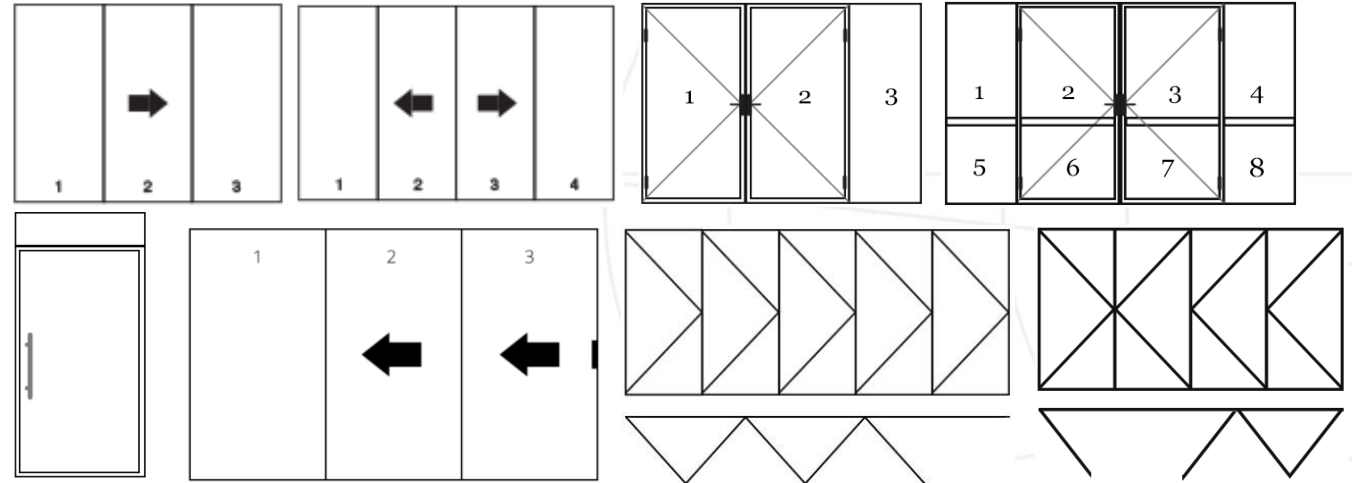

### Door Measurement

Overall Height: \_\_\_\_\_ X Width: \_\_\_\_\_

Frame Colour (Optional): \_\_\_\_\_

Glass Type (Optional): \_\_\_\_\_

Flyscreens or Security Screens: \_\_\_\_\_

Provide Further Information (Optional): \_\_\_\_\_

Options to think about. # of panels, how they open, midrails, configuration, colour, handle upgrades, glass upgrades

TYPES OF GLASS

GLASS APPEARANCE

Overall Width

Overall height

- 1) Measure Height x Width
- 2) Type of door (sliding, hinged, double hinged, stacking, bifold)